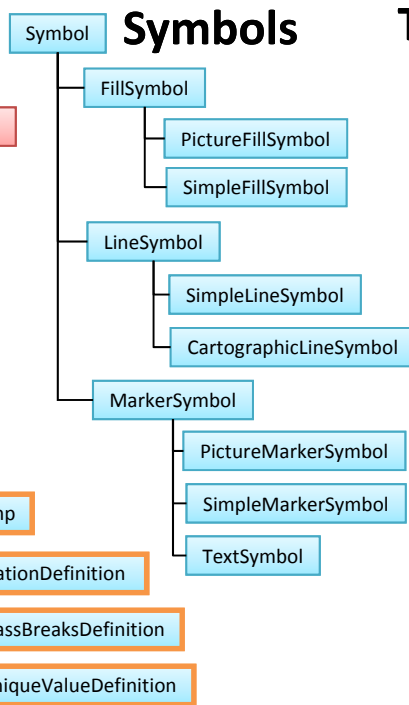

ArcGIS Runtime SDK 10.1.1 for Windows Phone - Overview OMD

Map

Toolkit

Renderers

Symbols

Tasks

Security

UncertaintyValueBase

IGeodataTransformation

BaseGeodataTransformation

WebMapObject

Portal

UncertaintyValueBase

IGeodataTransformation

BaseGeodataTransformation

Layers

Primitives

Interfaces

Graphics

Editing

Printing