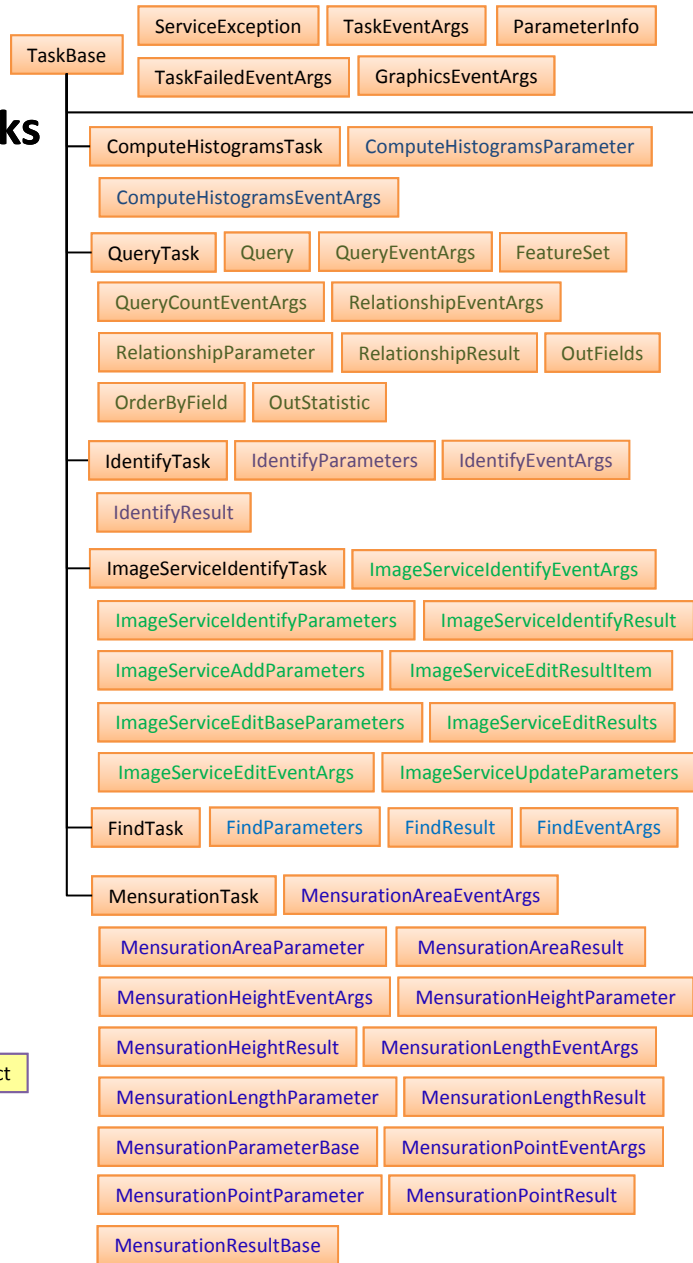

ArcGIS Runtime SDK 10.1.1 for Windows Phone - Overview OMD

Map

Toolkit

Renderers

Symbols

Tasks

Security

UncertaintyValueBase

IGeodataTransformation

BaseGeodataTransformation

WebMapObject

Portal

UncertaintyValueBase

IGeodataTransformation

BaseGeodataTransformation

Layers

Primitives

Interfaces

Graphics

Editing

Printing