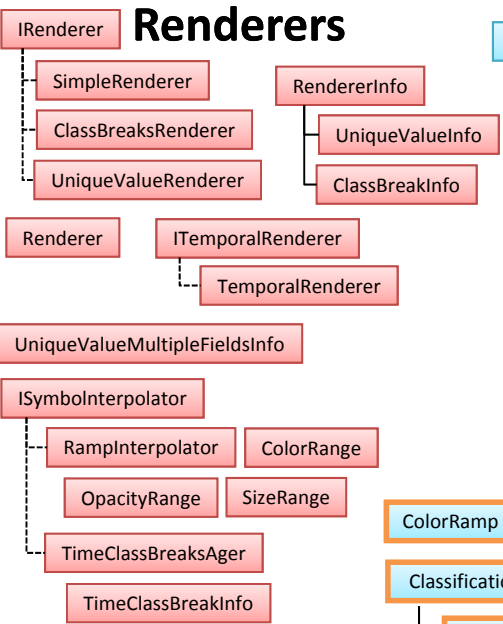

ArcGIS Runtime SDK 10.1.1 for Windows Phone - Overview OMD

Map

Toolkit

Renderers

Symbols

Tasks

Security

UncertaintyValueBase

IGeodataTransformation

BaseGeodataTransformation

WebMapObject

Portal

UncertaintyValueBase

IGeodataTransformation

BaseGeodataTransformation

Layers

Primitives

Interfaces

Graphics

Editing

Printing