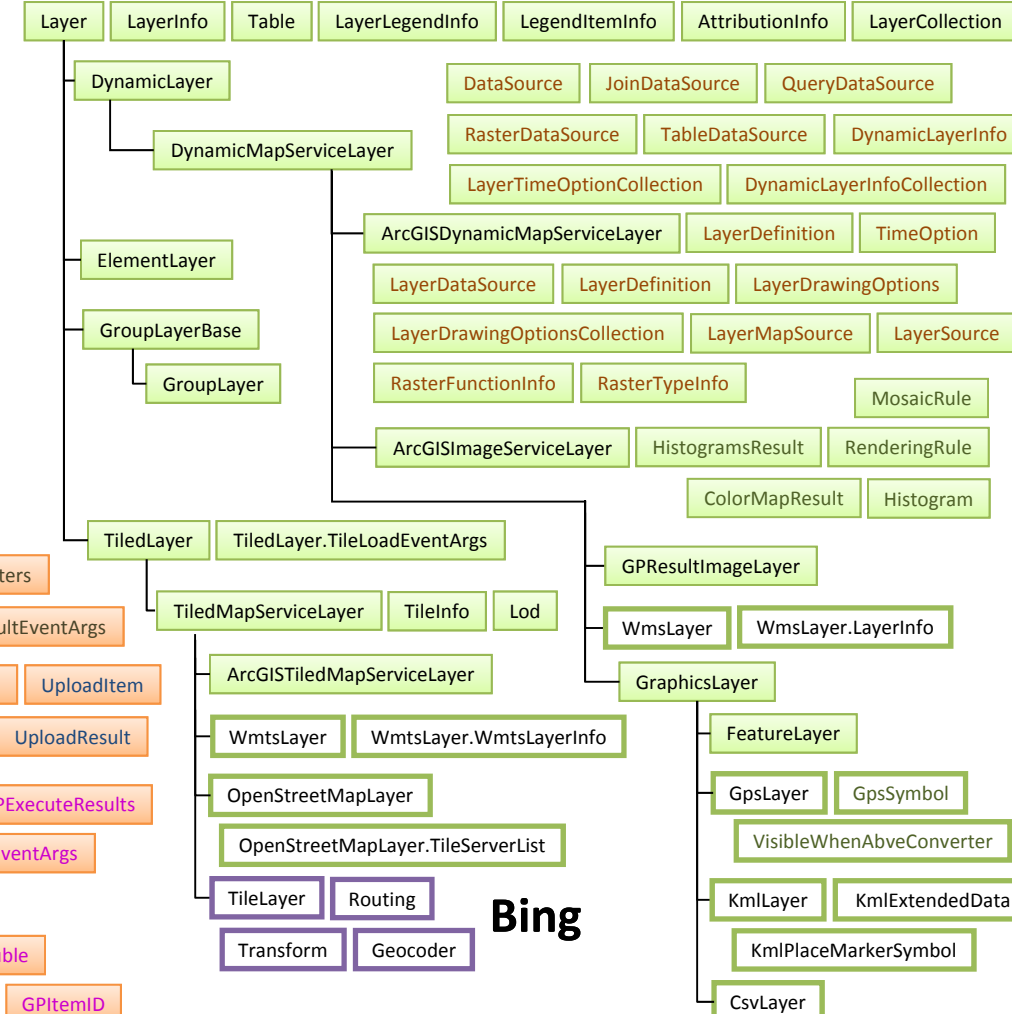

ArcGIS Runtime SDK 10.1.1 for Windows Phone - Overview OMD

Map

Toolkit

Renderers

Symbols

Tasks

Security

UncertaintyValueBase

IGeodataTransformation

BaseGeodataTransformation

WebMapObject

Portal

UncertaintyValueBase

IGeodataTransformation

BaseGeodataTransformation

Layers

Primitives

Interfaces

Graphics

Editing

Printing