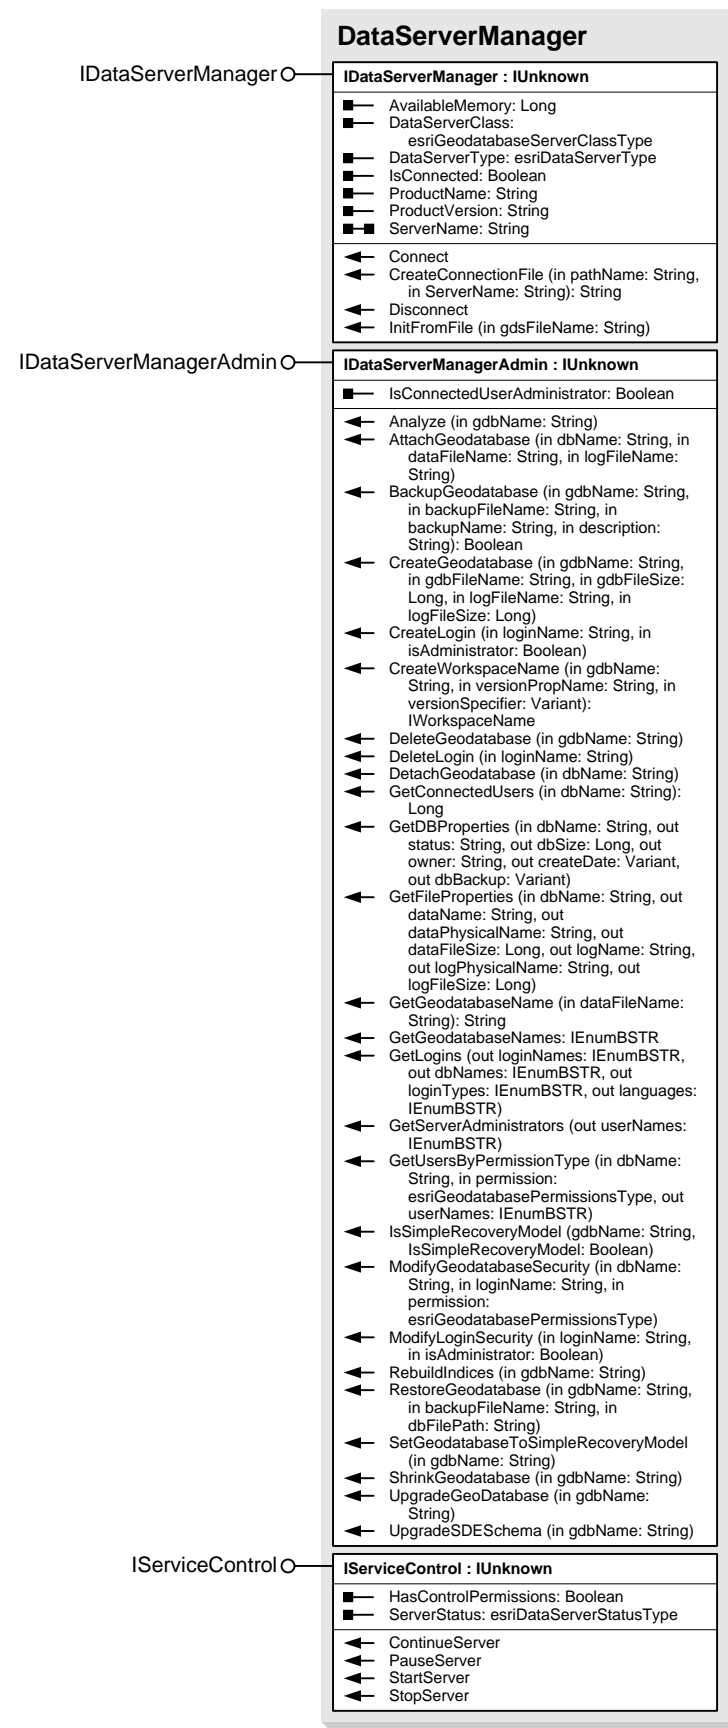

- esriDataServerStatusType
 - 0 - esriServerUnknown
 - 1 - esriServerStopped
 - 2 - esriServerStartPending
 - 3 - esriServerStopPending
 - 4 - esriServerRunning
 - 5 - esriServerContinuePending
 - 6 - esriServerPausePending
 - 7 - esriServerPaused
- esriDataServerType
 - 1 - esriDSOracle9i
 - 2 - esriDSOracle9i
 - 3 - esriDSOracle10g
 - 4 - esriDSMSqlServer
 - 5 - esriDSInformix
 - 6 - esriDSDB2
 - 7 - esriDSPostGreSQL
- esriGeodatabasePermissionsType
 - 0 - esriPermNone
 - 1 - esriPermReadData
 - 2 - esriPermWriteData
 - 3 - esriPermAdmin