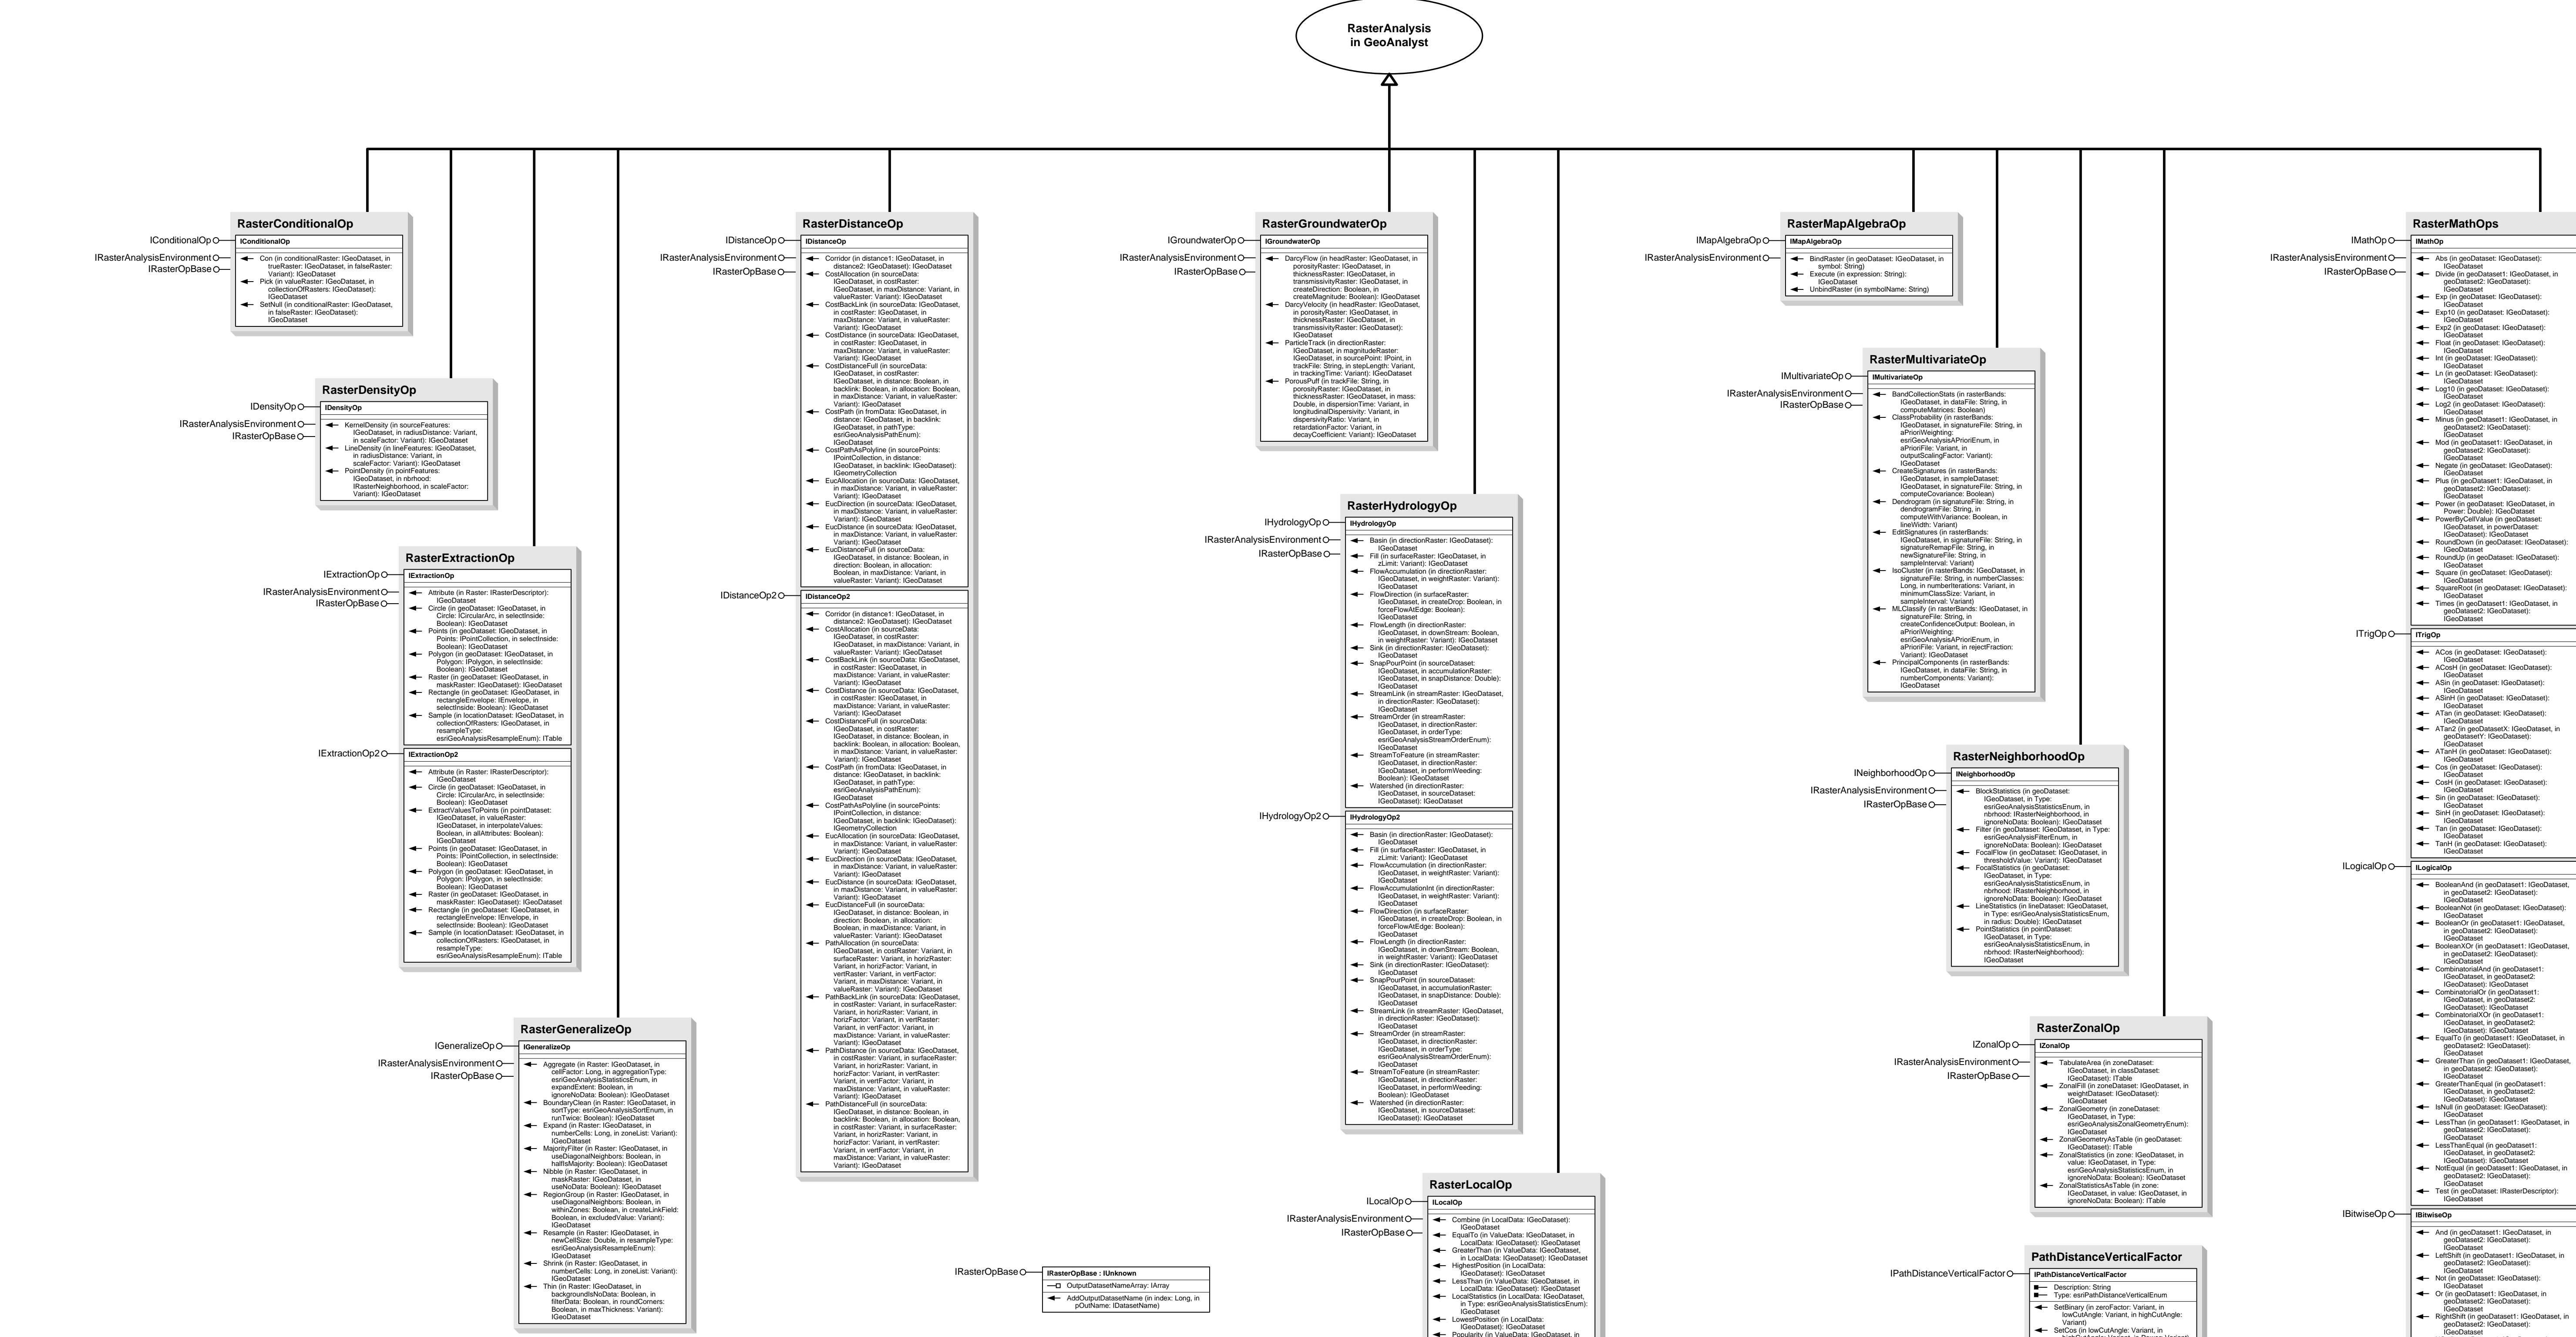

ArcGIS SpatialAnalyst Object Model

Esri® ArcGIS® 10.1