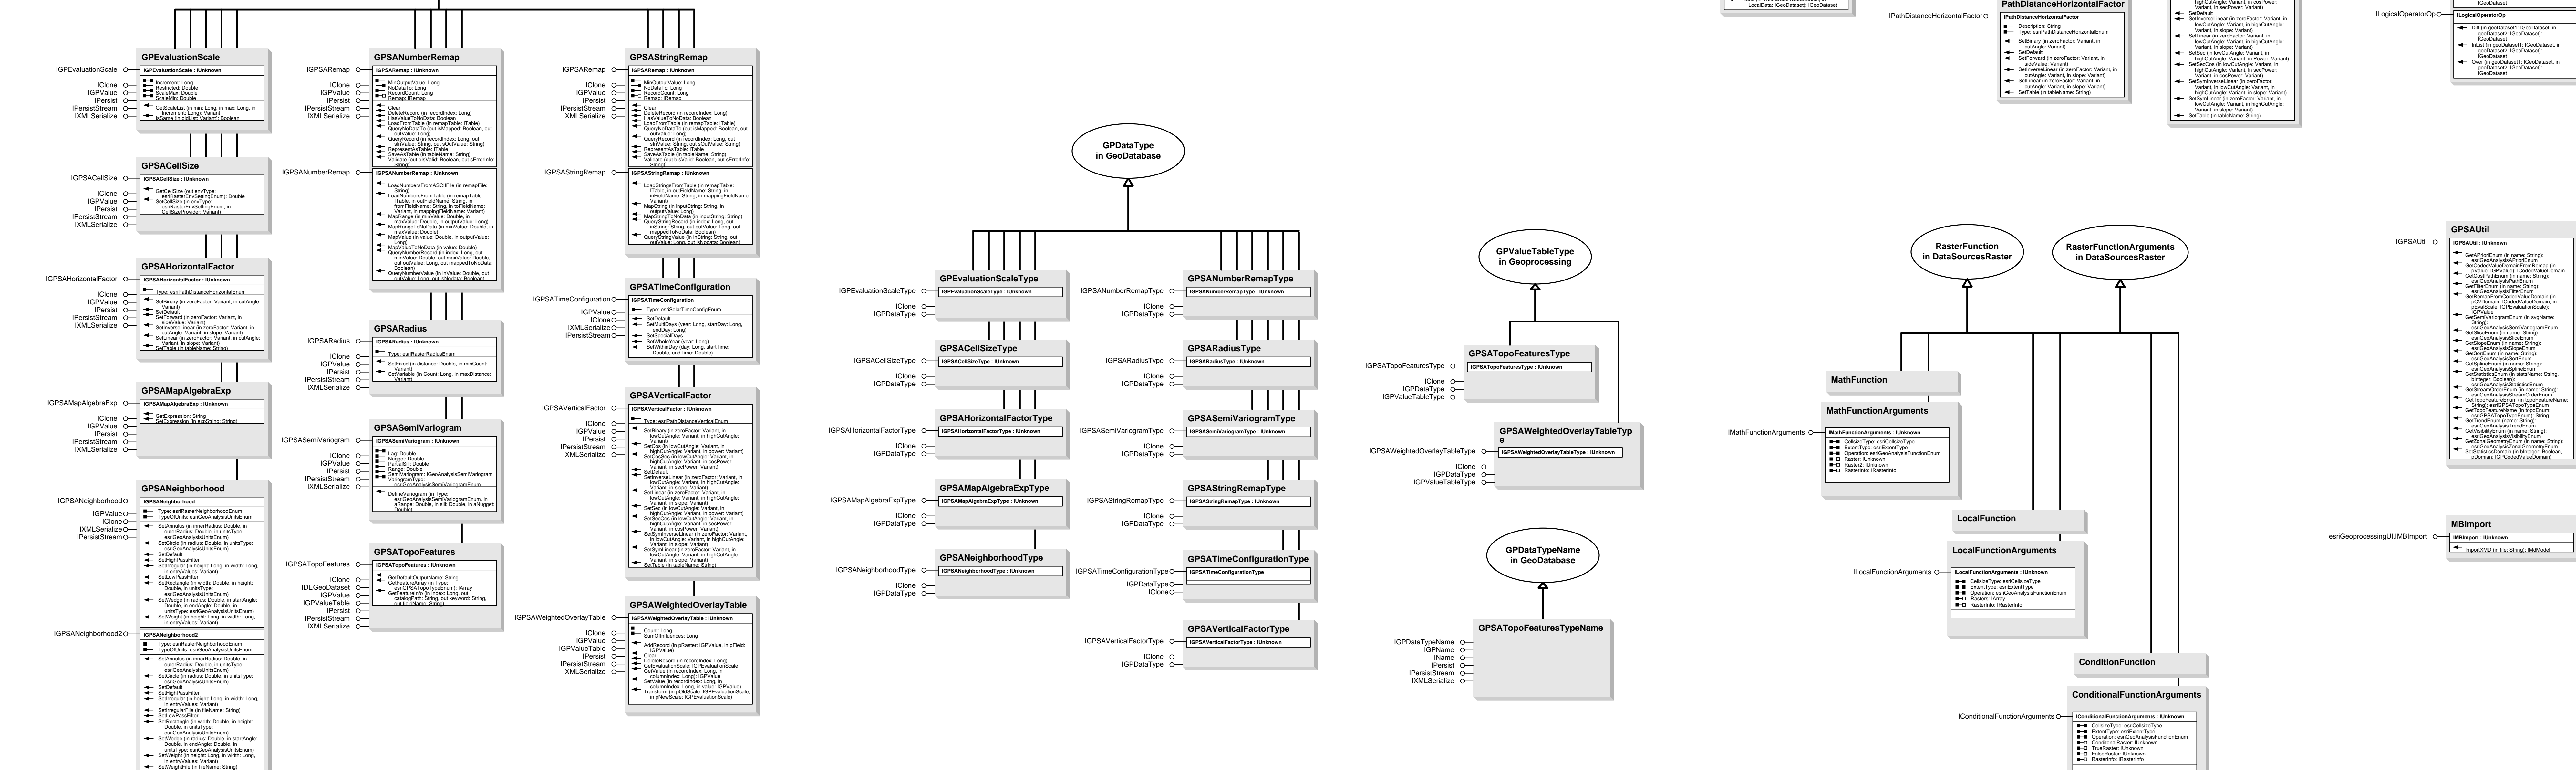

GPValue in GeoDatabase

Enumerations

1. esriSpatialAnalystGPValueScale
2. esriSpatialAnalystGPValueRemap
3. esriSpatialAnalystGPValueCellSize
4. esriSpatialAnalystGPValueHorizontalFactor
5. esriSpatialAnalystGPValueVerticalFactor
6. esriSpatialAnalystGPValueRadius
7. esriSpatialAnalystGPValueSemiVariogram
8. esriSpatialAnalystGPValueNeighborhood
9. esriSpatialAnalystGPValueTopoFeatures
10. esriSpatialAnalystGPValueWeightsOverlayTable
11. esriSpatialAnalystGPValueNameDomain
12. esriSpatialAnalystGPValueNeighborhoodDomain
13. esriSpatialAnalystGPValueRemapDomain
14. esriSpatialAnalystGPValueTextTableNameDomain