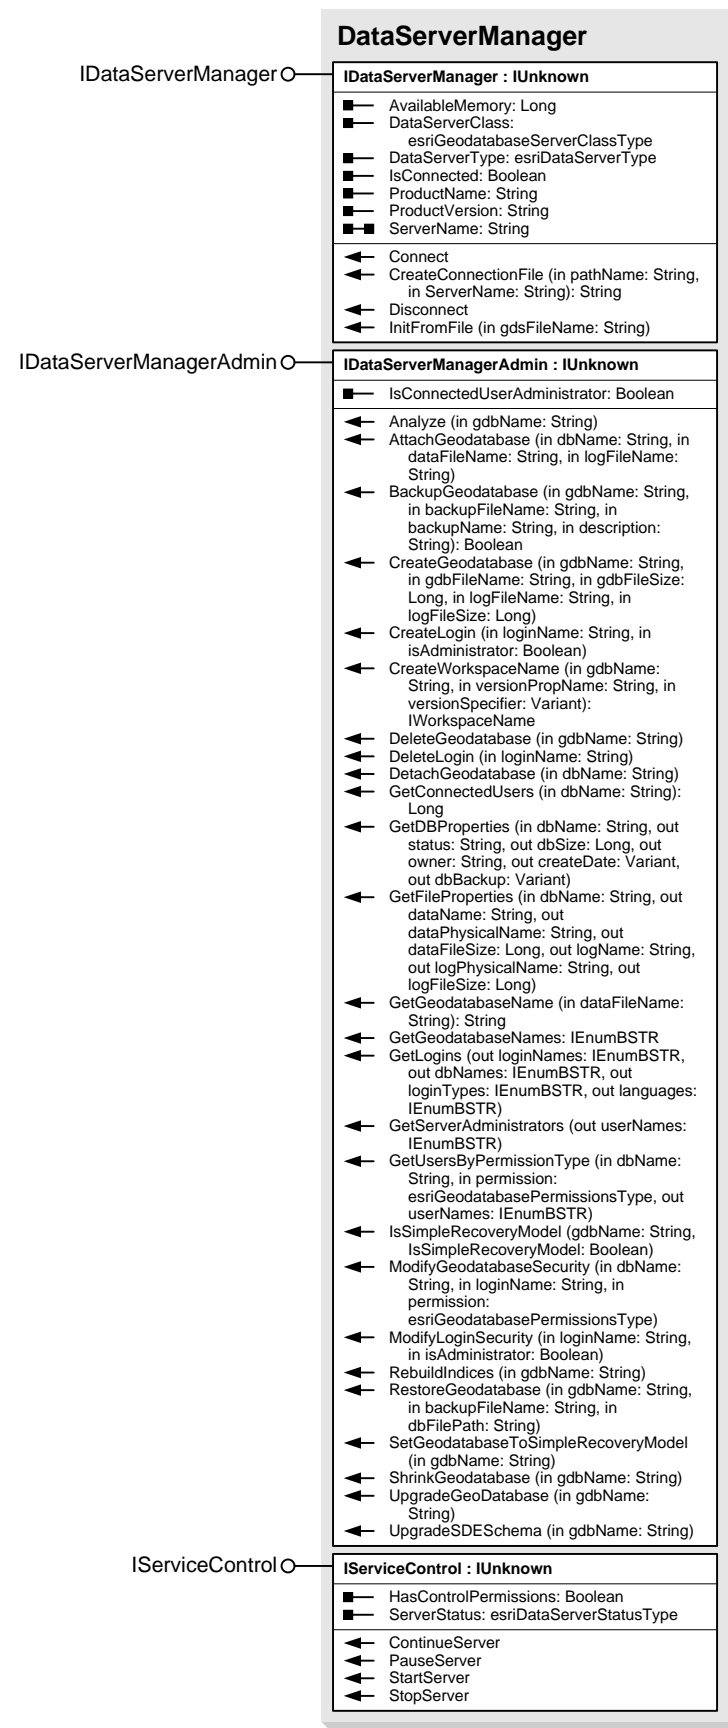

- esriDataServerStatusType
  - 0 - esriServerUnknown
  - 1 - esriServerStopped
  - 2 - esriServerStartPending
  - 3 - esriServerStopPending
  - 4 - esriServerRunning
  - 5 - esriServerContinuePending
  - 6 - esriServerPausePending
  - 7 - esriServerPaused
- esriDataServerType
  - 1 - esriDSOracle9i
  - 2 - esriDSOracle9i
  - 3 - esriDSOracle10g
  - 4 - esriDSMSqlServer
  - 5 - esriDSInformix
  - 6 - esriDSDB2
  - 7 - esriDSPostGreSQL
- esriGeodatabasePermissionsType
  - 0 - esriPermNone
  - 1 - esriPermReadData
  - 2 - esriPermWriteData
  - 3 - esriPermAdmin