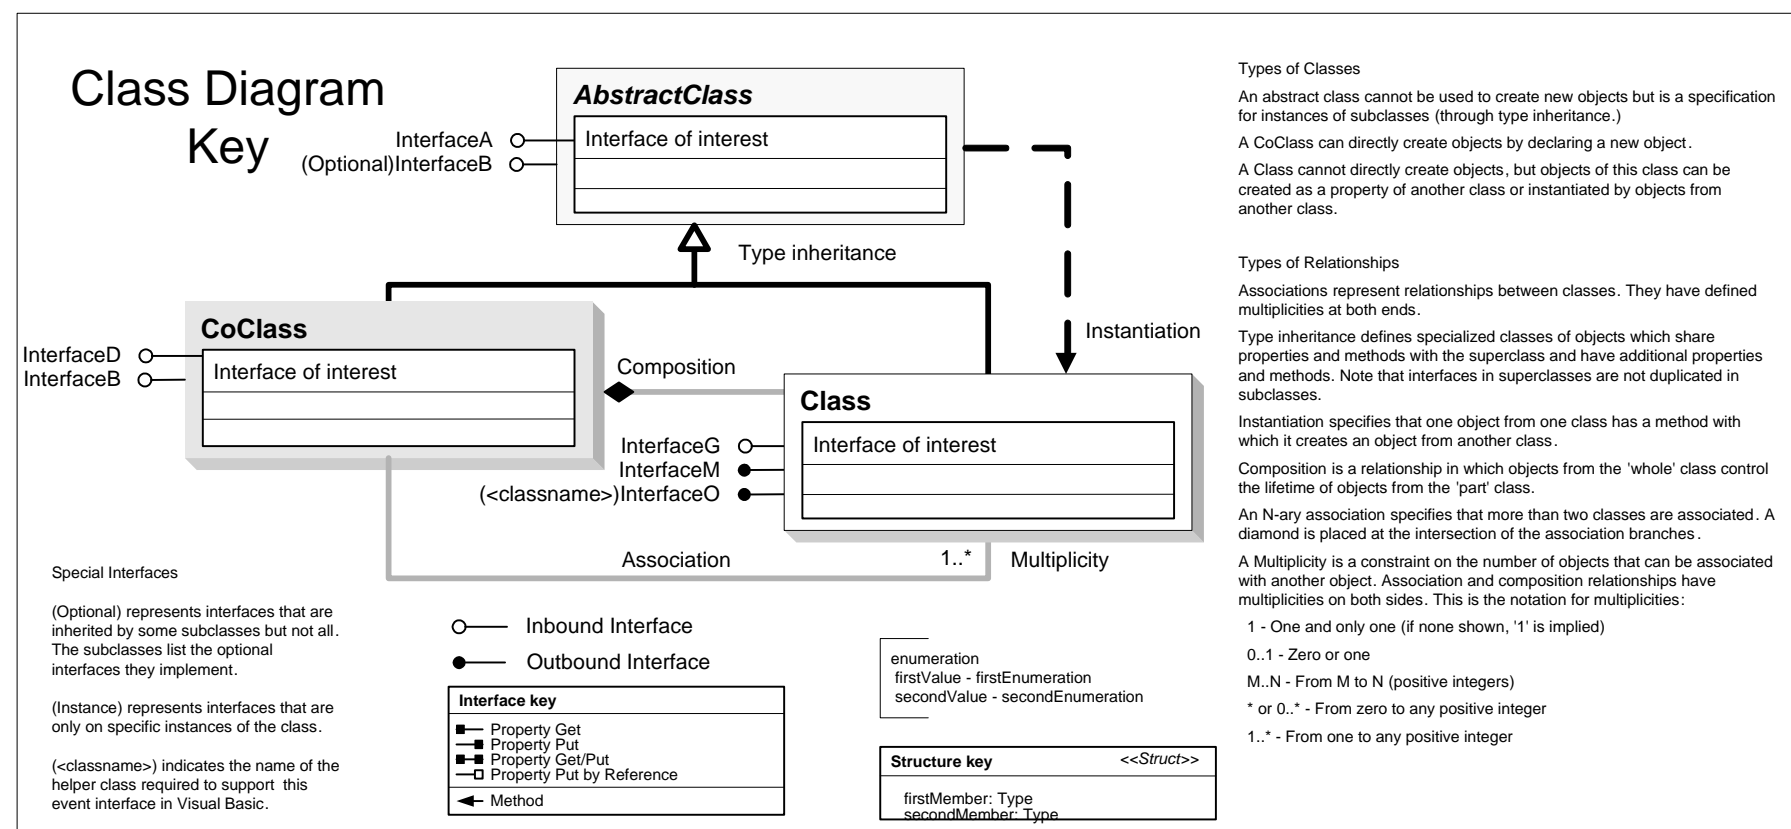

Carto Object Model

ArcIMS Layer, Symbology, and Rendering

Esri® ArcGIS® 10.1