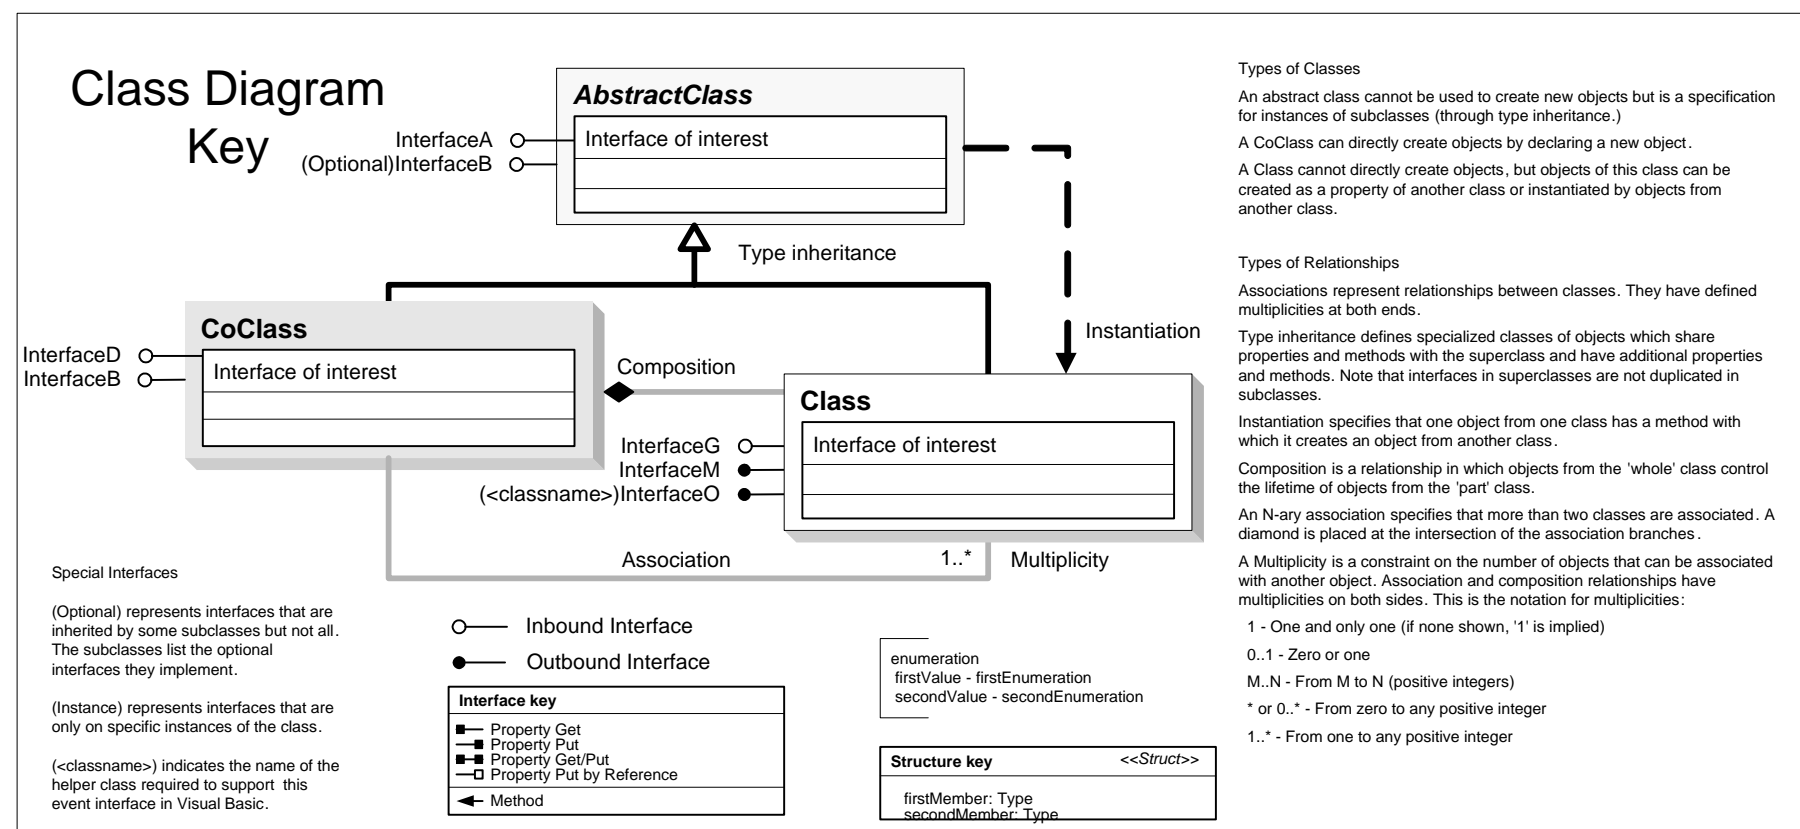

Carto Object Model Map and Page Layout

Esri® ArcGIS® 10.1