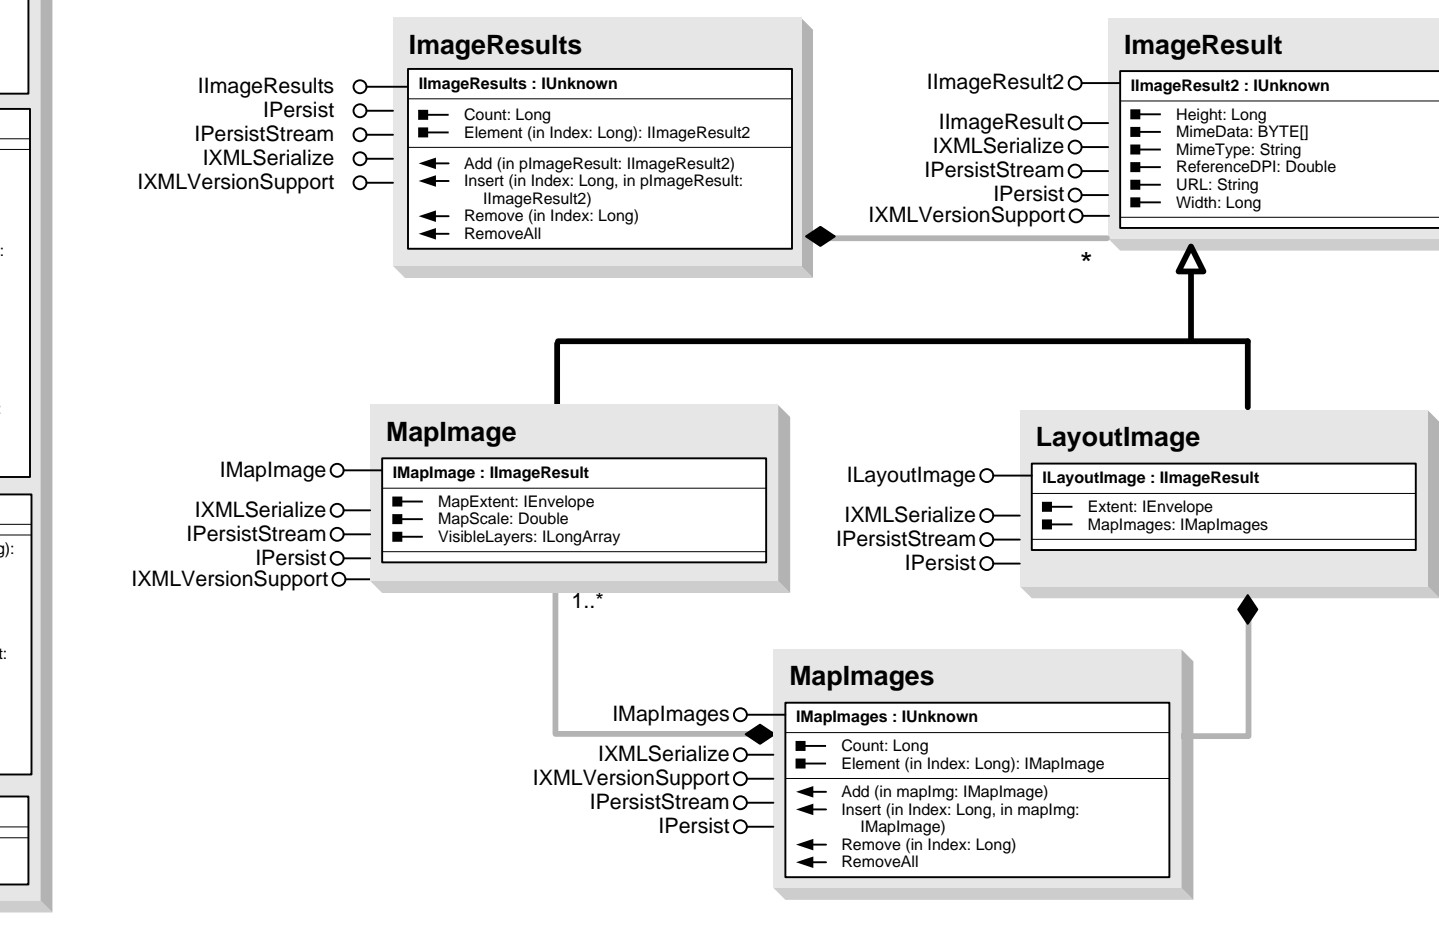

Carto Object Model Map Server

Esri® ArcGIS® 10.1

- **esriSystem.IAccessInfo**
  - AccessInfo
  - AccessInfoString
  - AccessInfoType
- **esriSystem.AGSServerObjNameInGIS**
  - AGSServerObjNameInGIS
  - AGSServerObjNameInGISClient
  - AGSServerObjNameInGISLayers
- **esriSystem.IAGSServerObjNameInGISClient**
  - AGSServerObjNameInGISClient
  - AGSServerObjNameInGISClientClient
  - AGSServerObjNameInGISClientLayers
- **esriSystem.IAGSServerObjNameInGISLayers**
  - AGSServerObjNameInGISLayers
  - AGSServerObjNameInGISLayersClient
  - AGSServerObjNameInGISLayersLayers