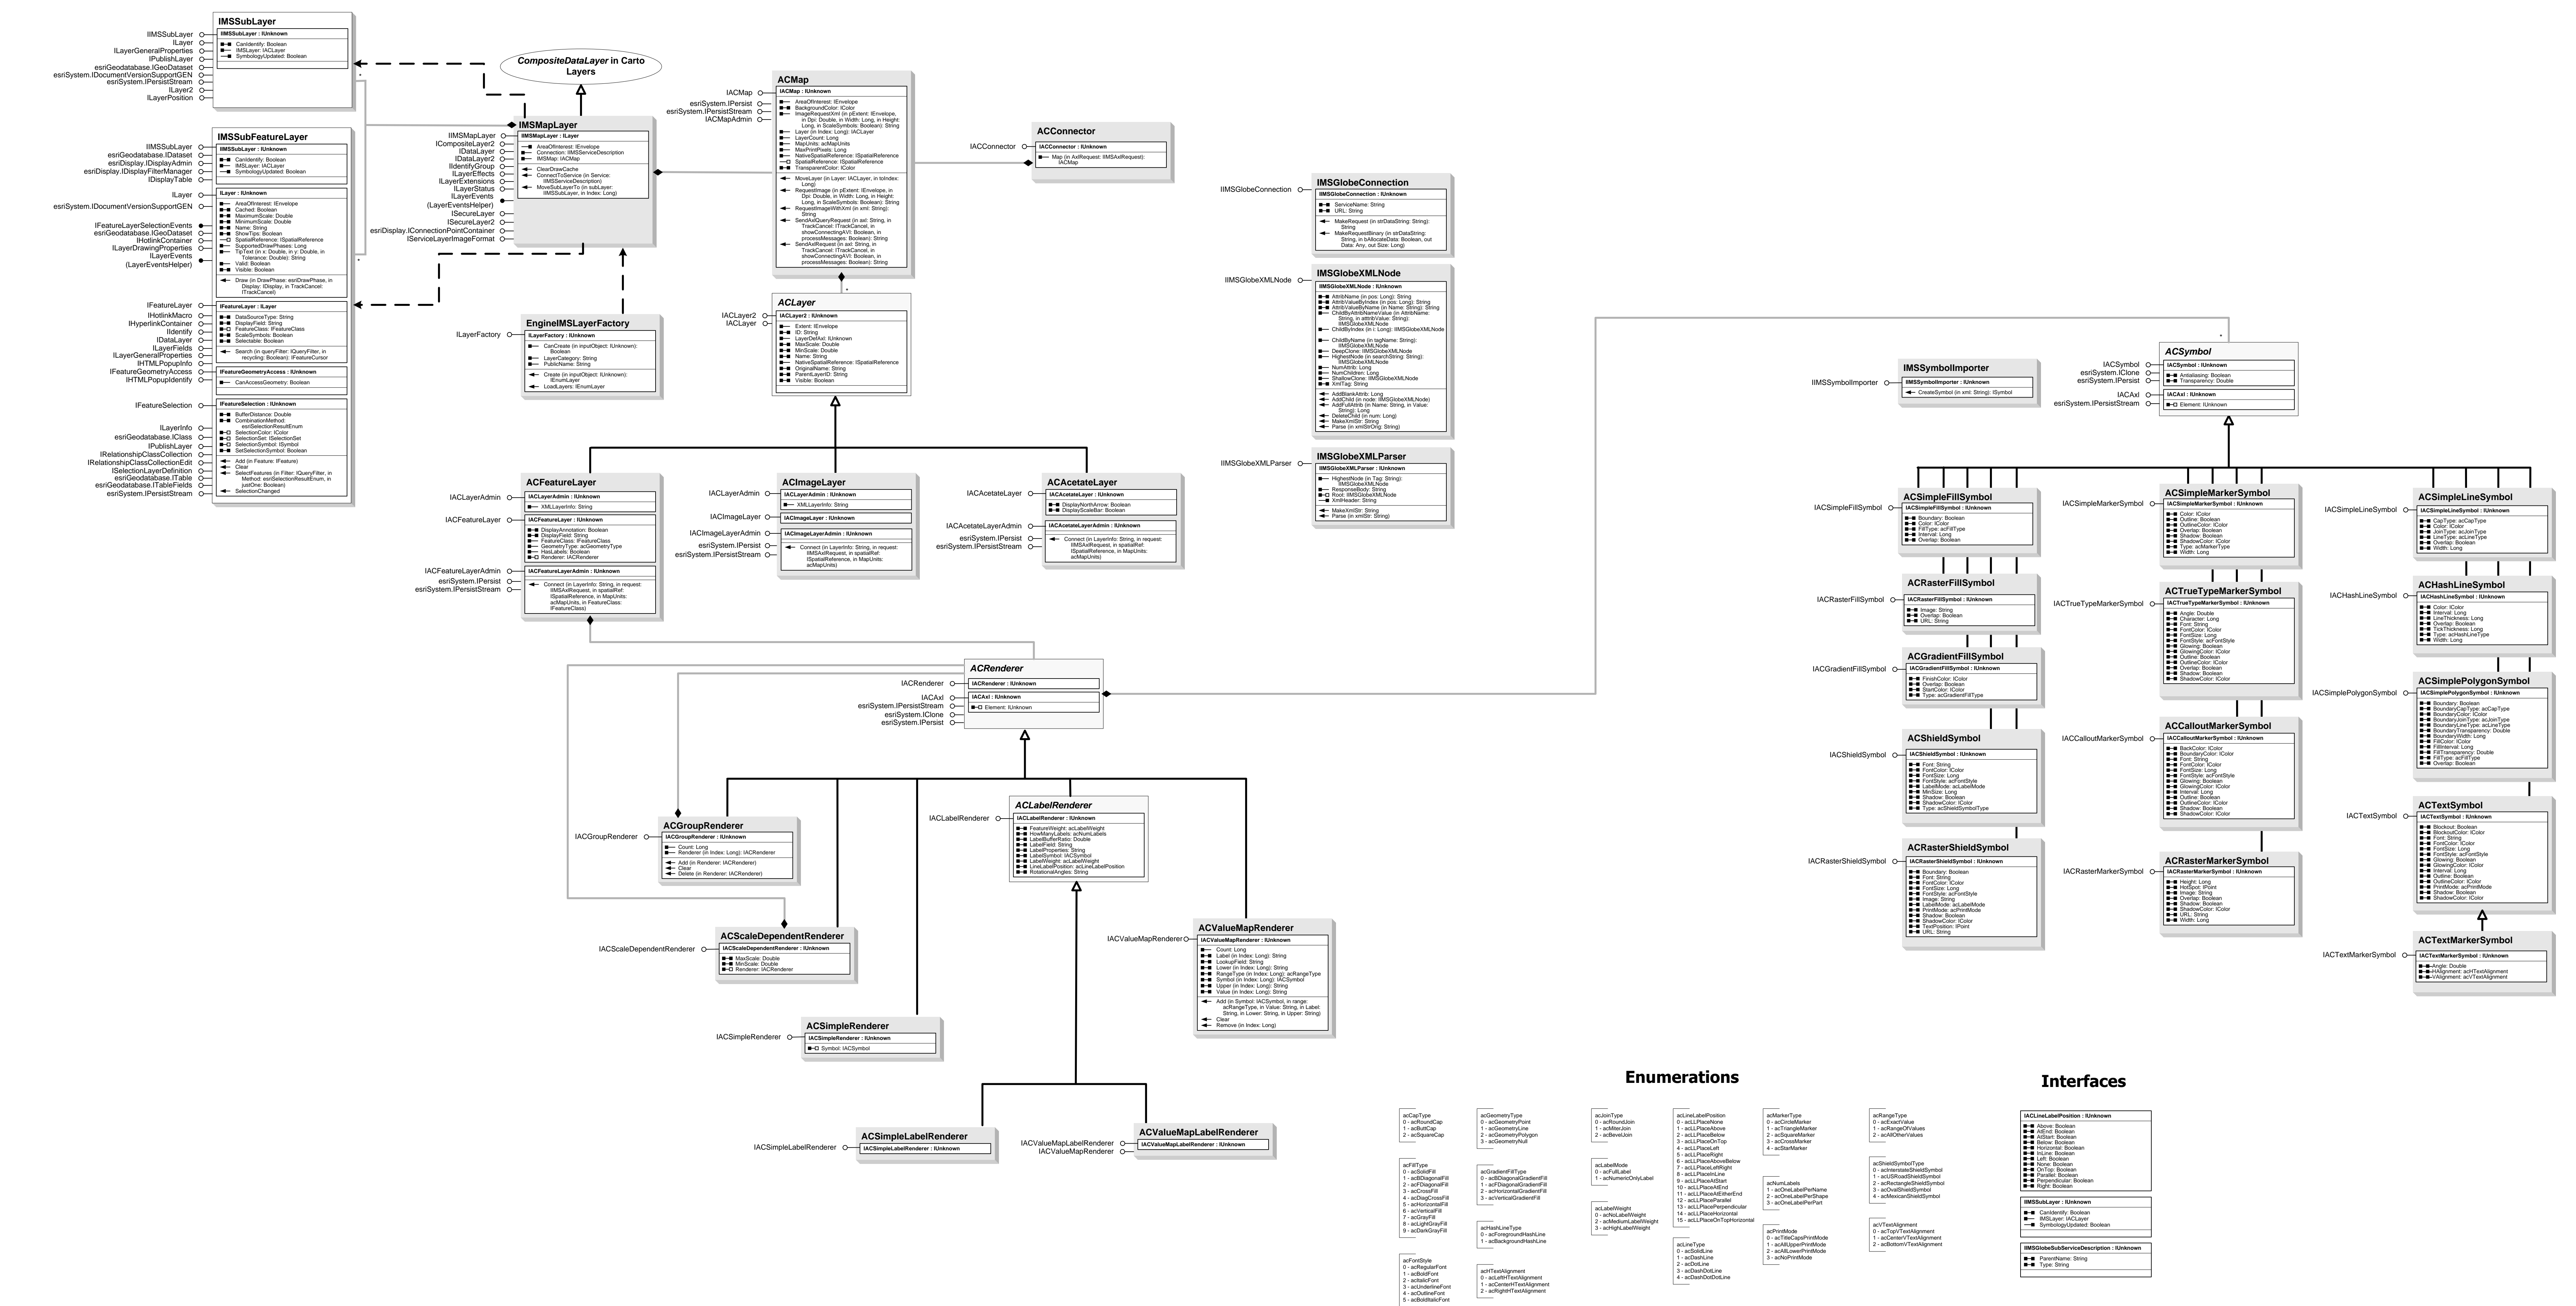

Carto Object Model

ArcIMS Layer, Symbology, and Rendering

Esri® ArcGIS® 10.1