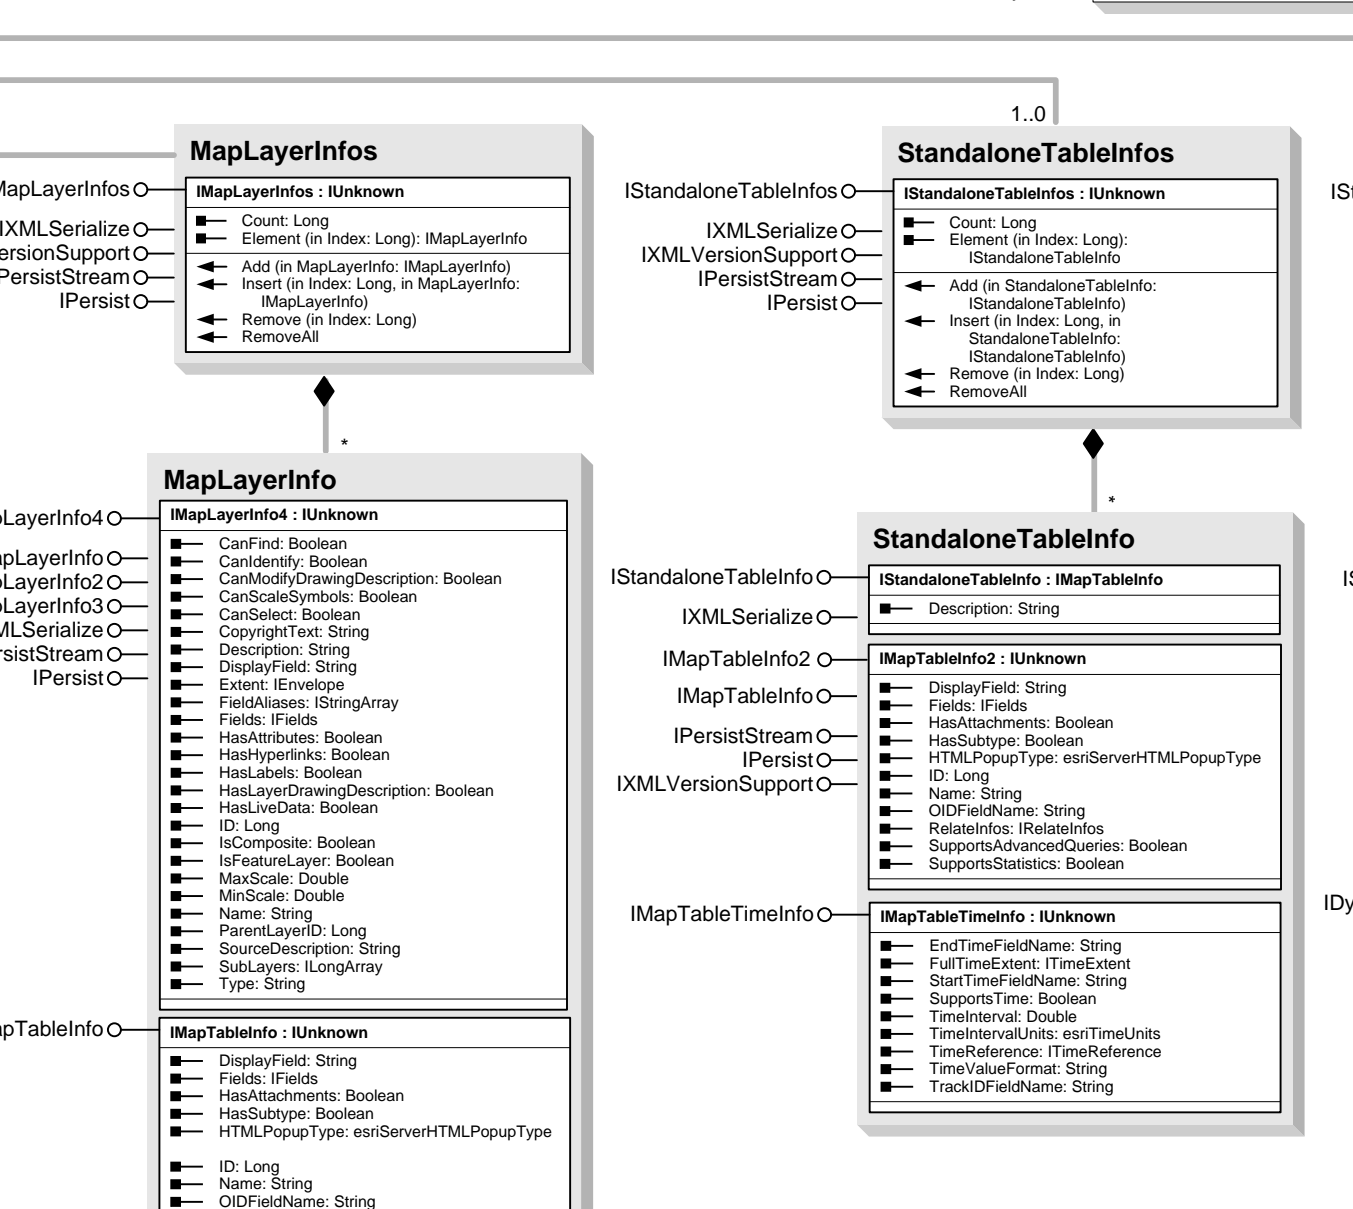

Carto Object Model Map Server

Esri® ArcGIS® 10.1

- **esriSystem.IAccessInfo**
  - AccessInfo
  - AccessInfoString
  - AccessInfoType
- **esriSystem.AGSServerObjNameInGIS**
  - AGSServerObjNameInGIS
  - AGSServerObjNameInGISClient
  - AGSServerObjNameInGISLayers
- **esriSystem.IAGSServerObjNameInGISClient**
  - AGSServerObjNameInGISClient
  - AGSServerObjNameInGISClientClient
  - AGSServerObjNameInGISClientLayers
- **esriSystem.IAGSServerObjNameInGISLayers**
  - AGSServerObjNameInGISLayers
  - AGSServerObjNameInGISLayersClient
  - AGSServerObjNameInGISLayersLayers