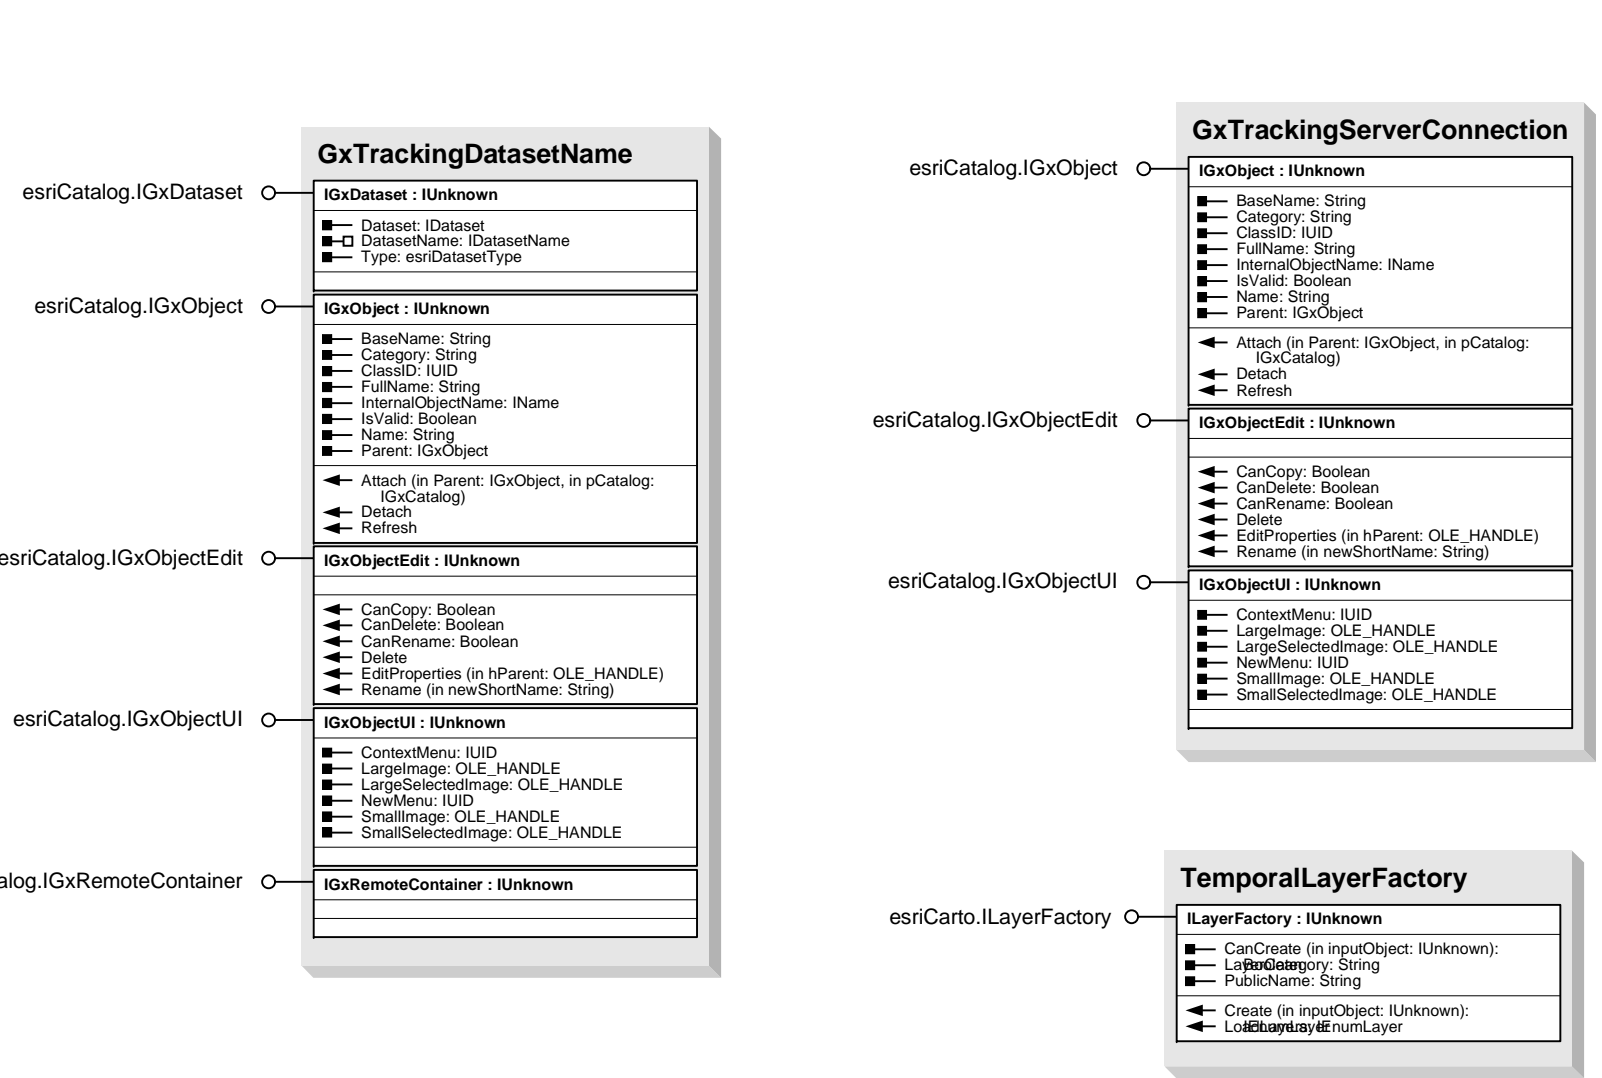

Enumerations

Tracking ArcCatalog Support