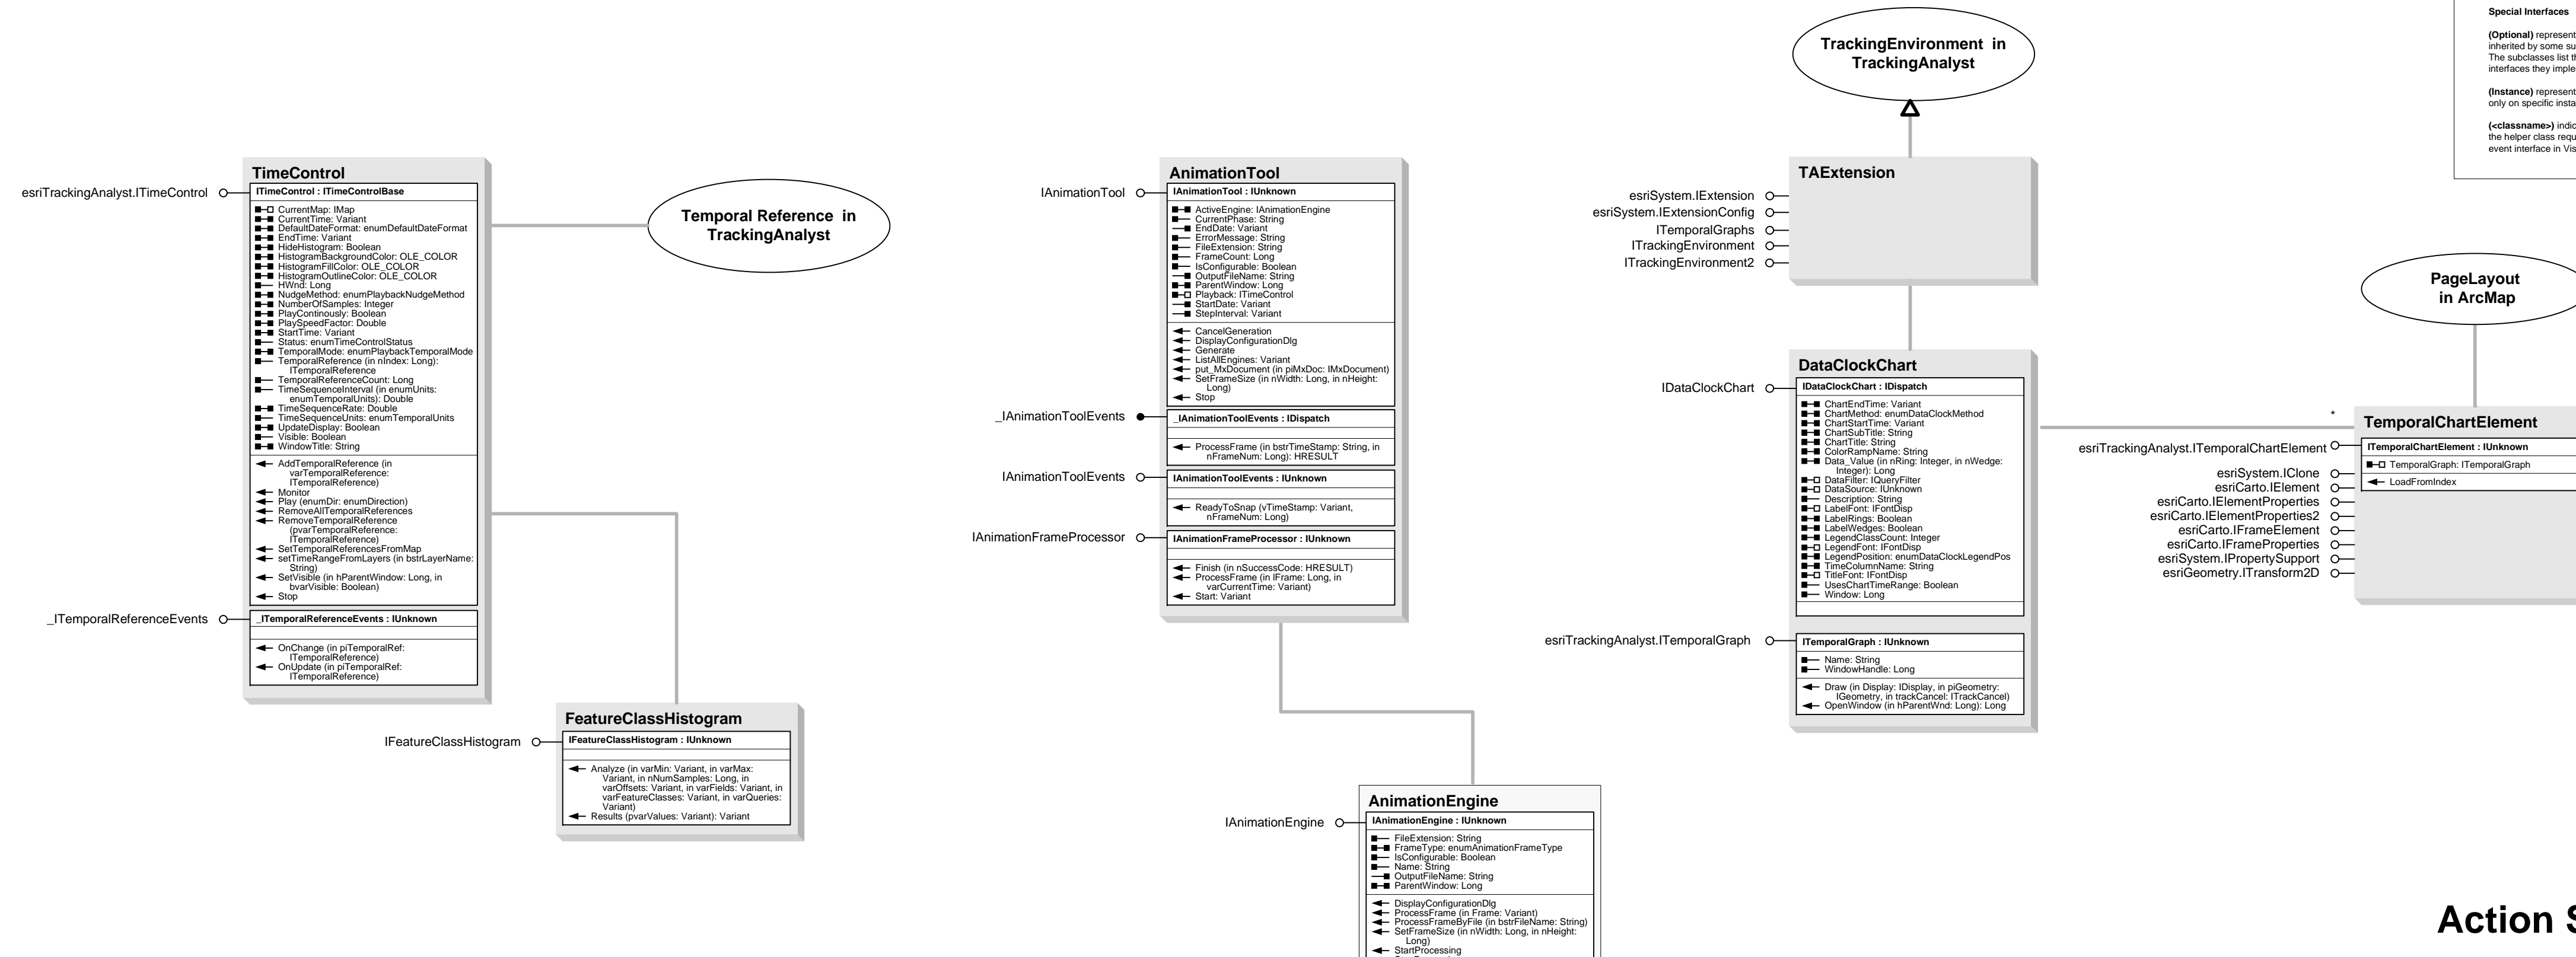

ArcGIS TrackingAnalystUI Object Model

Esri® ArcGIS® 10.3.1

Temporal Analysis and Utility Objects