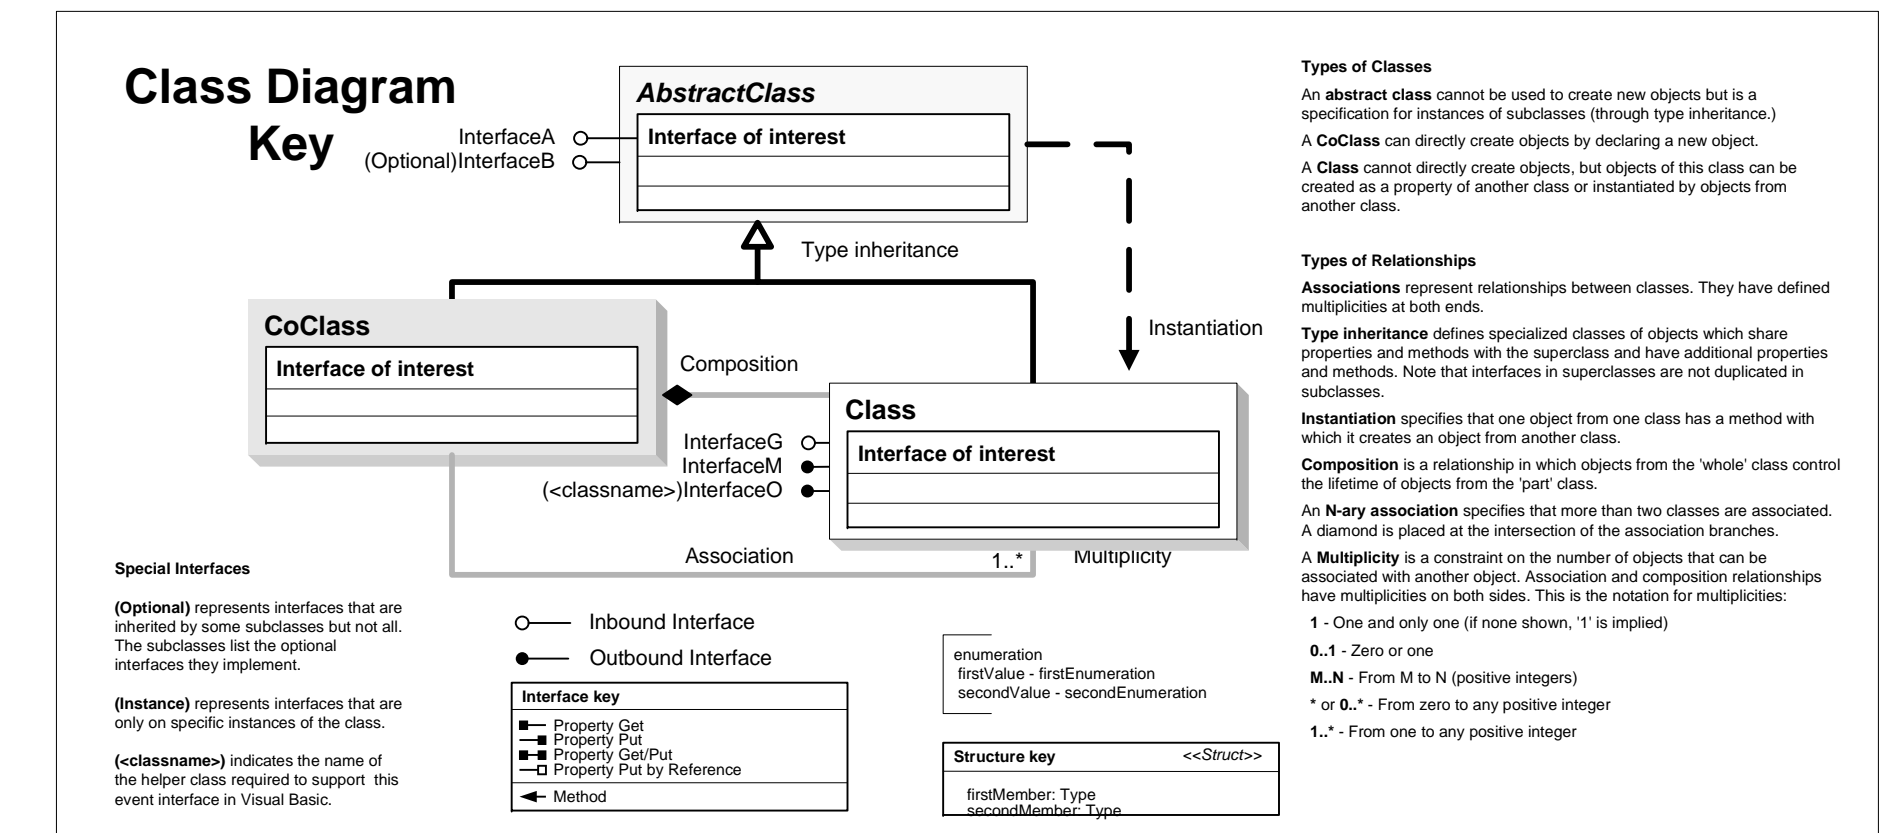

ArcGIS TrackingAnalystUI Object Model

Esri® ArcGIS® 10.3.1

Temporal Analysis and Utility Objects